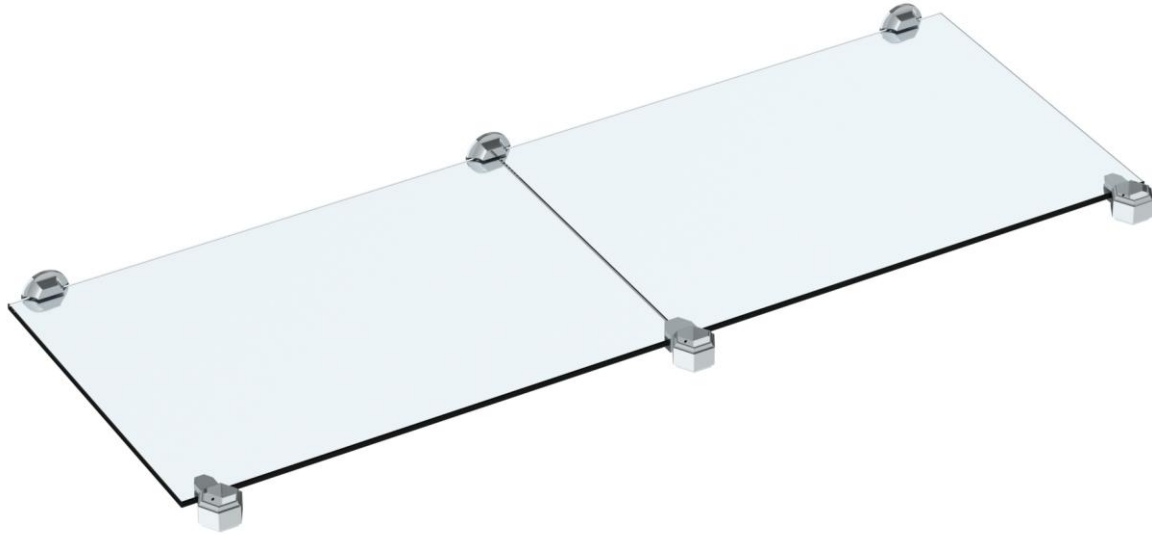

CON__-BST-0.8

Tempered Glass Shelf for Double Consoles - Bostonian

Model No.	C	E	Glass Size
CON60-BST-0.8 (for 60" double console)	25 1/2"	20"	18 3/4" X 27" X 3/8"
CON72-BST-0.8 (for 72" double console)	31 1/2"	20"	18 3/4" X 33" X 3/8"