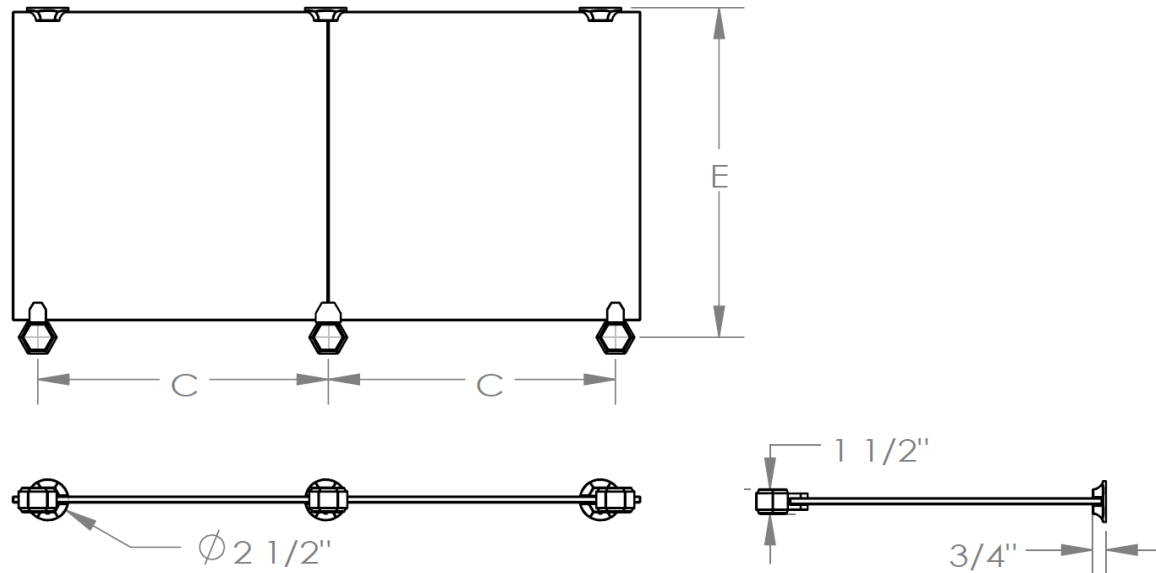

CON__-BST-0.8

Tempered Glass Shelf for Double Consoles - Bostonian

Model No.	C	E	Glass Size
CON60-BST-0.8 (for 60" double console)	25 1/2"	20"	18 3/4" X 27" X 3/8"
CON72-BST-0.8 (for 72" double console)	31 1/2"	20"	18 3/4" X 33" X 3/8"